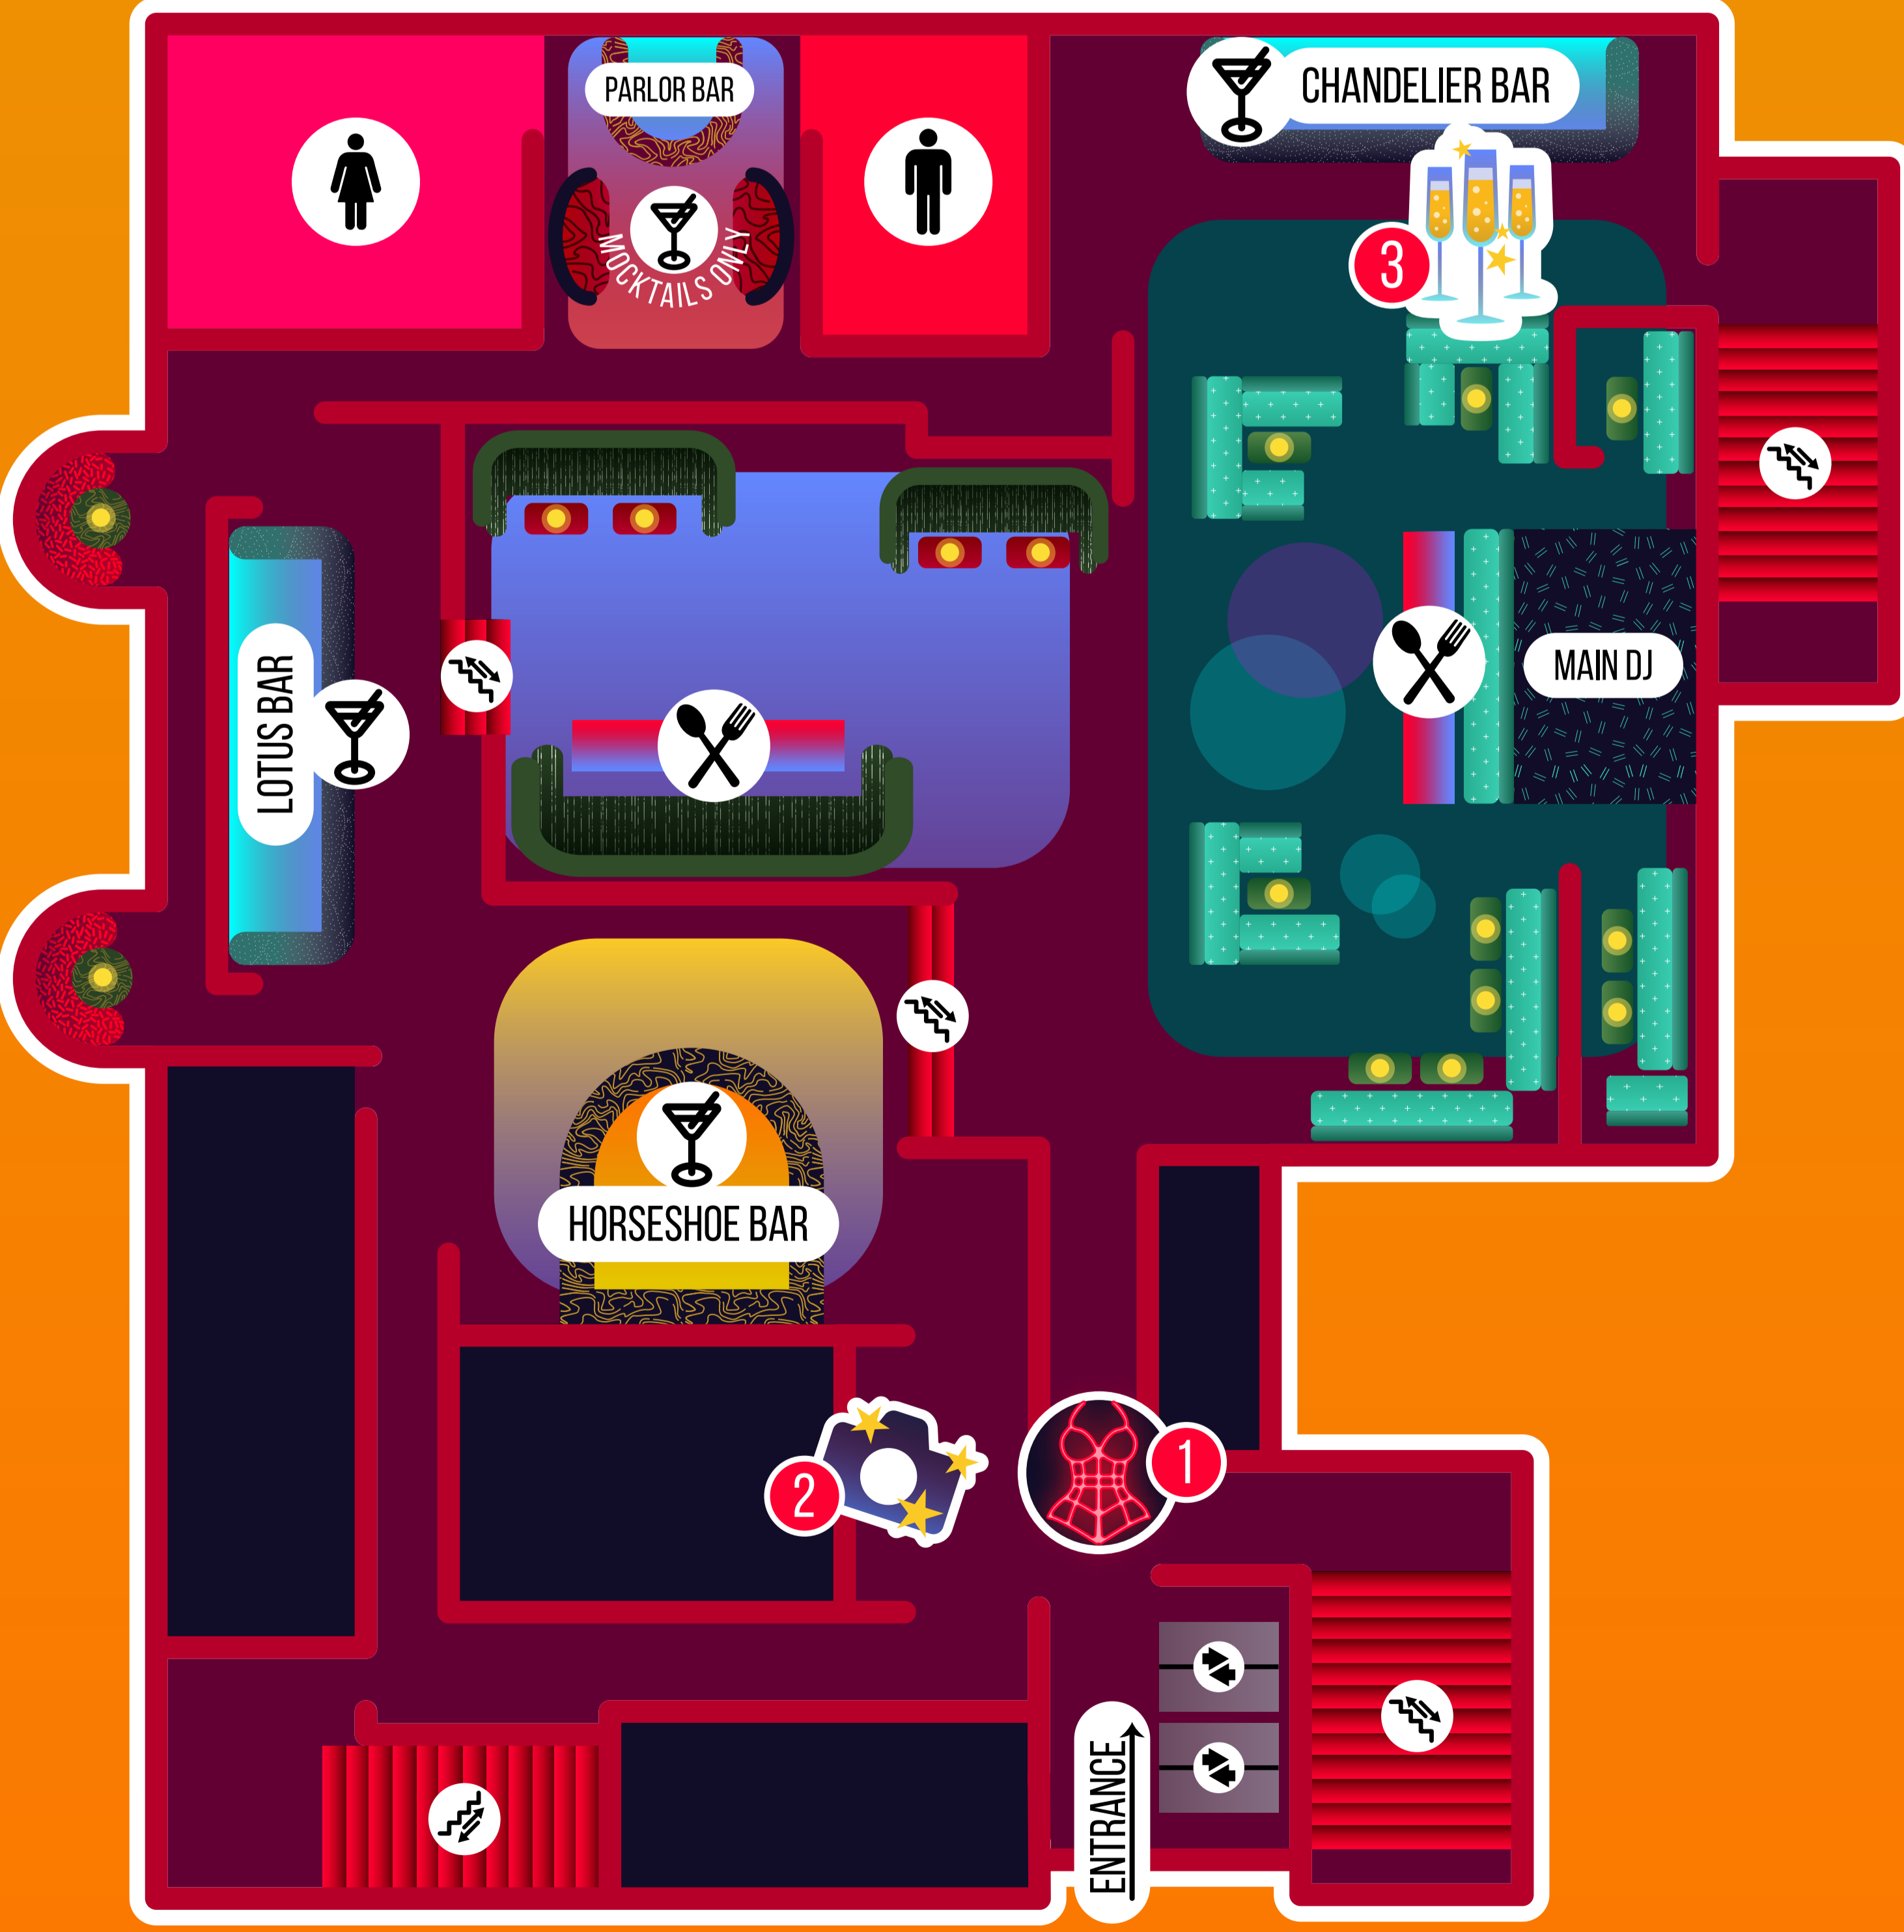

Ignite Others

TAO RESTAURANT

SILK AERIALIST
SETS STARTING AT
7:15, 7:45, 8:15, & 8:45

TAROT CARD READER

MAGICIAN

FOOD

DRINKS

TAO NIGHTCLUB

LED GREETERS

PHOTO BOOTH

CHAMPAGNE AERIALIST
SETS STARTING AT
7:15, 8, 8:45, & 9:30

FOOD

DRINKS