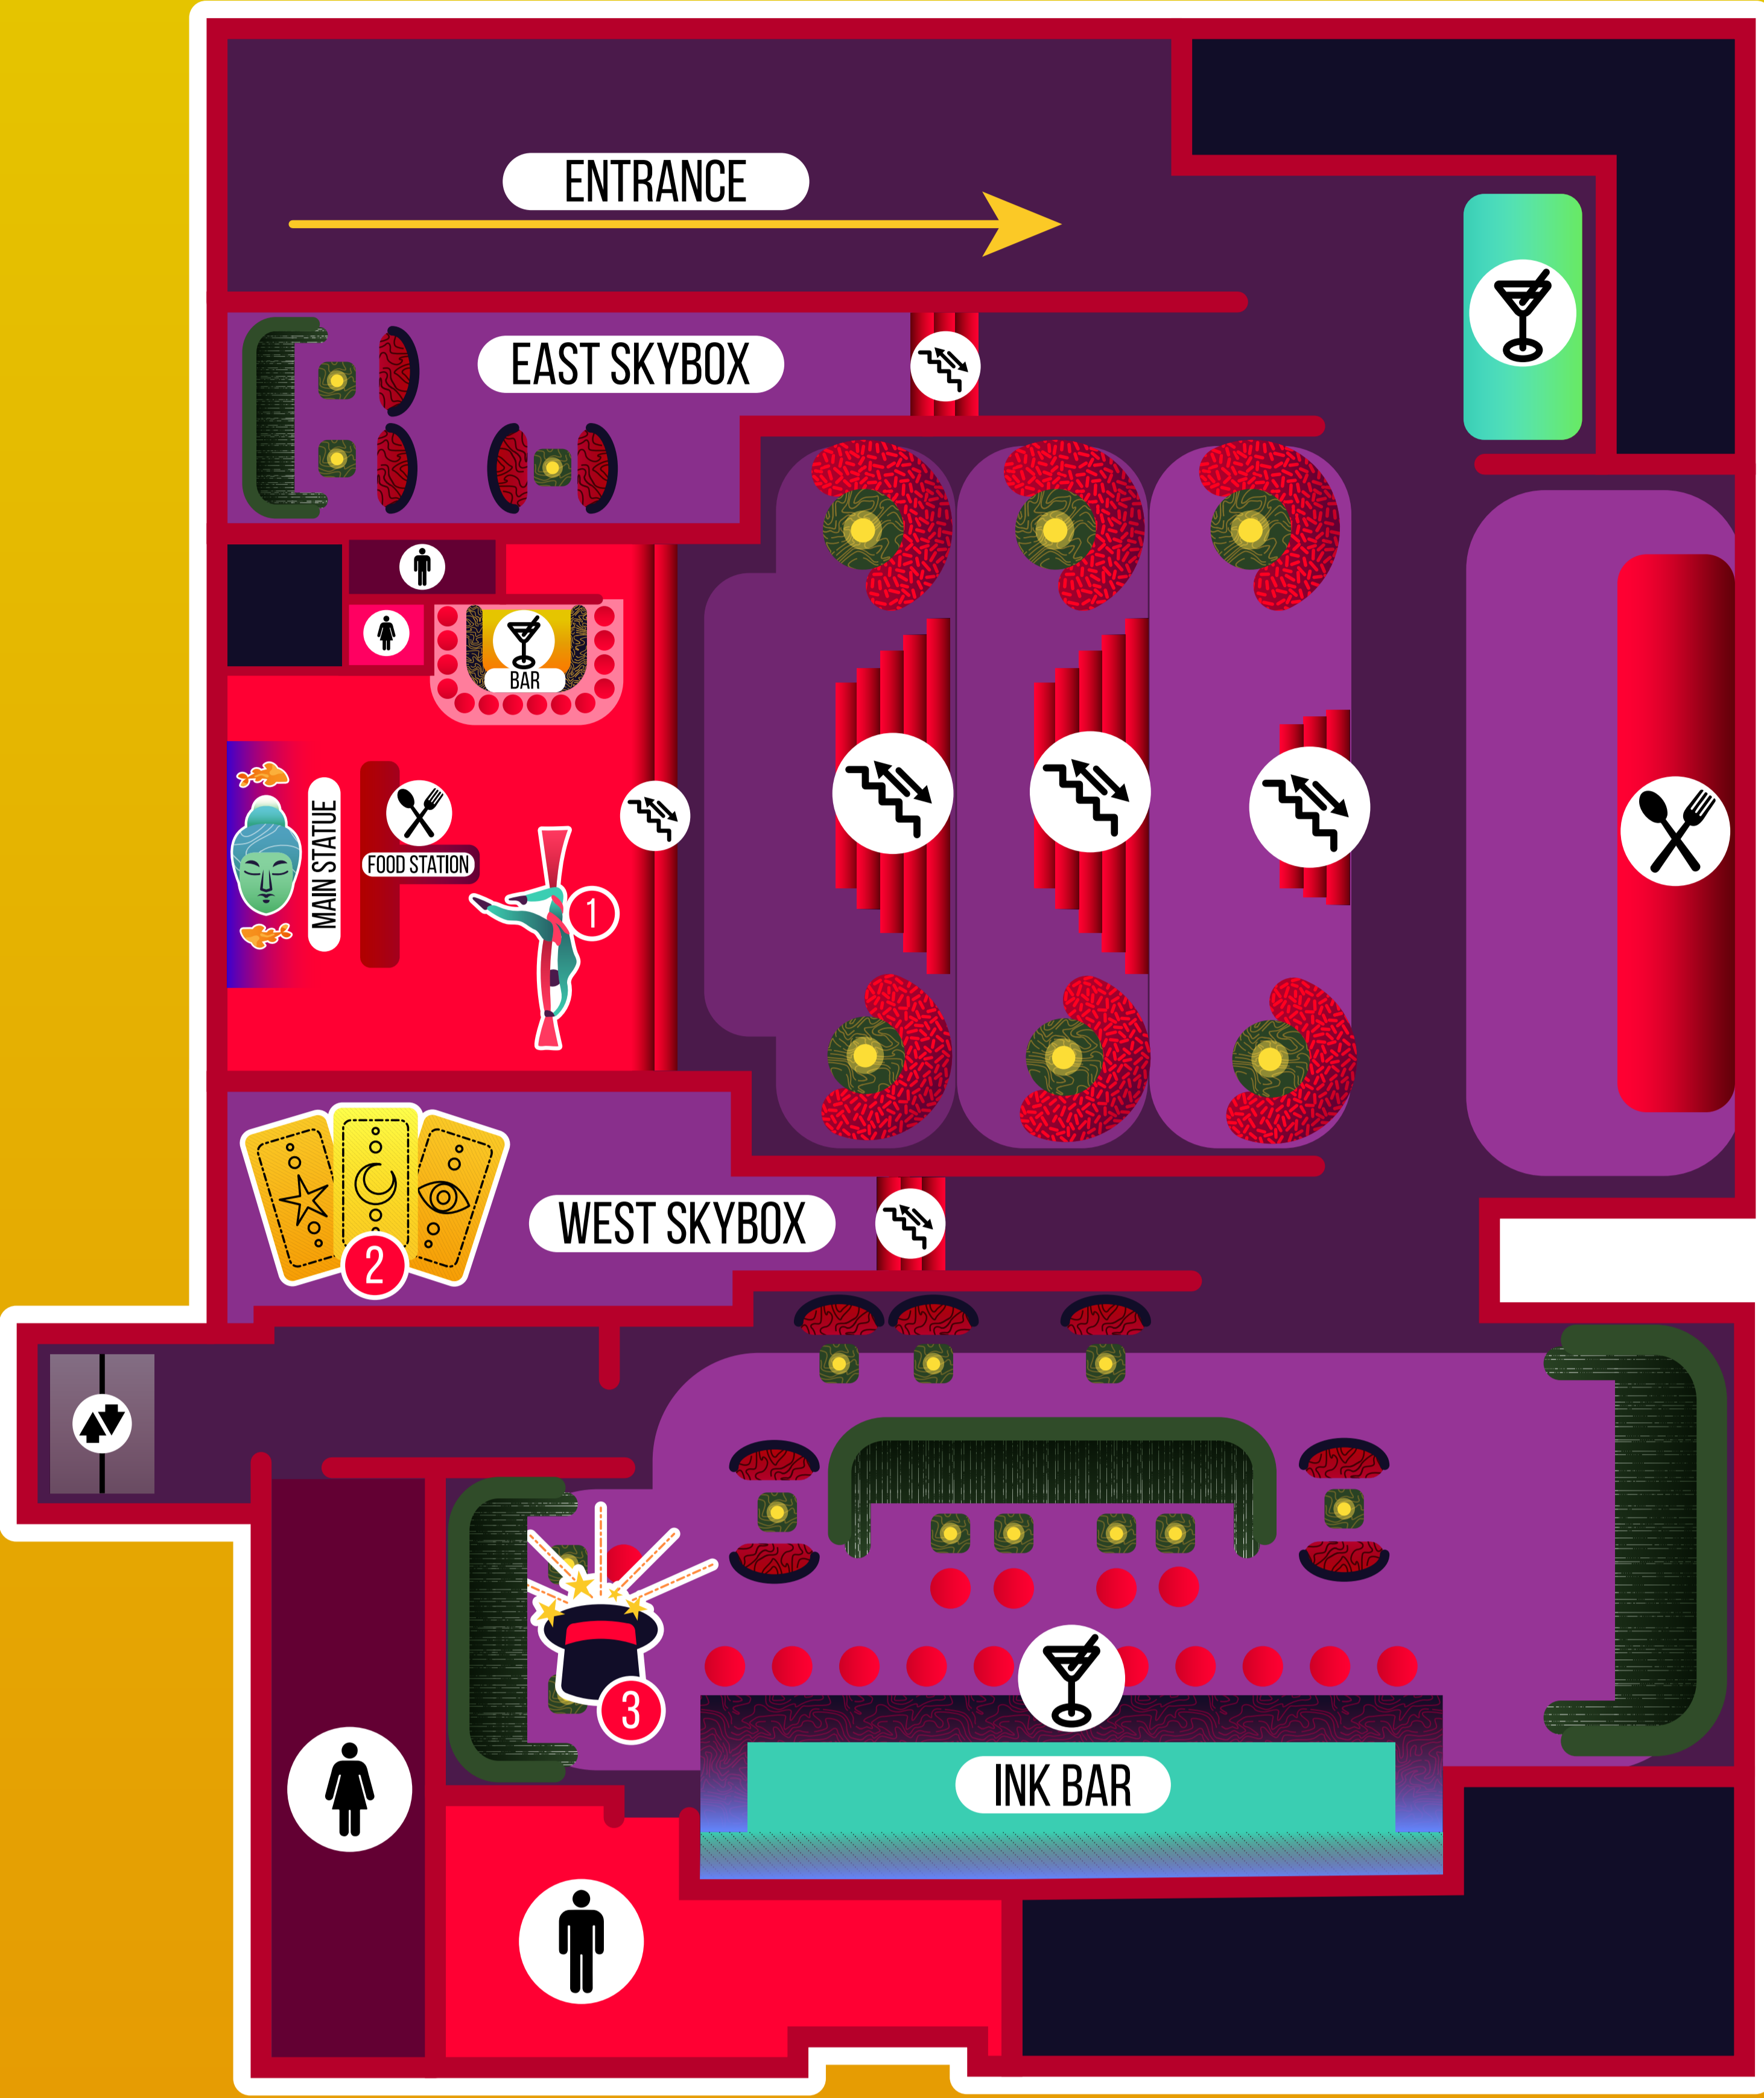

Ignite Others

TAO RESTAURANT

SILK AERIALIST
SETS STARTING AT
7:15, 7:45, 8:15, & 8:45

TAROT CARD READER

MAGICIAN

FOOD

DRINKS

TAO NIGHTCLUB

LED GREETERS

PHOTO BOOTH

CHAMPAGNE AERIALIST
SETS STARTING AT
7:15, 8, 8:45, & 9:30

FOOD

DRINKS