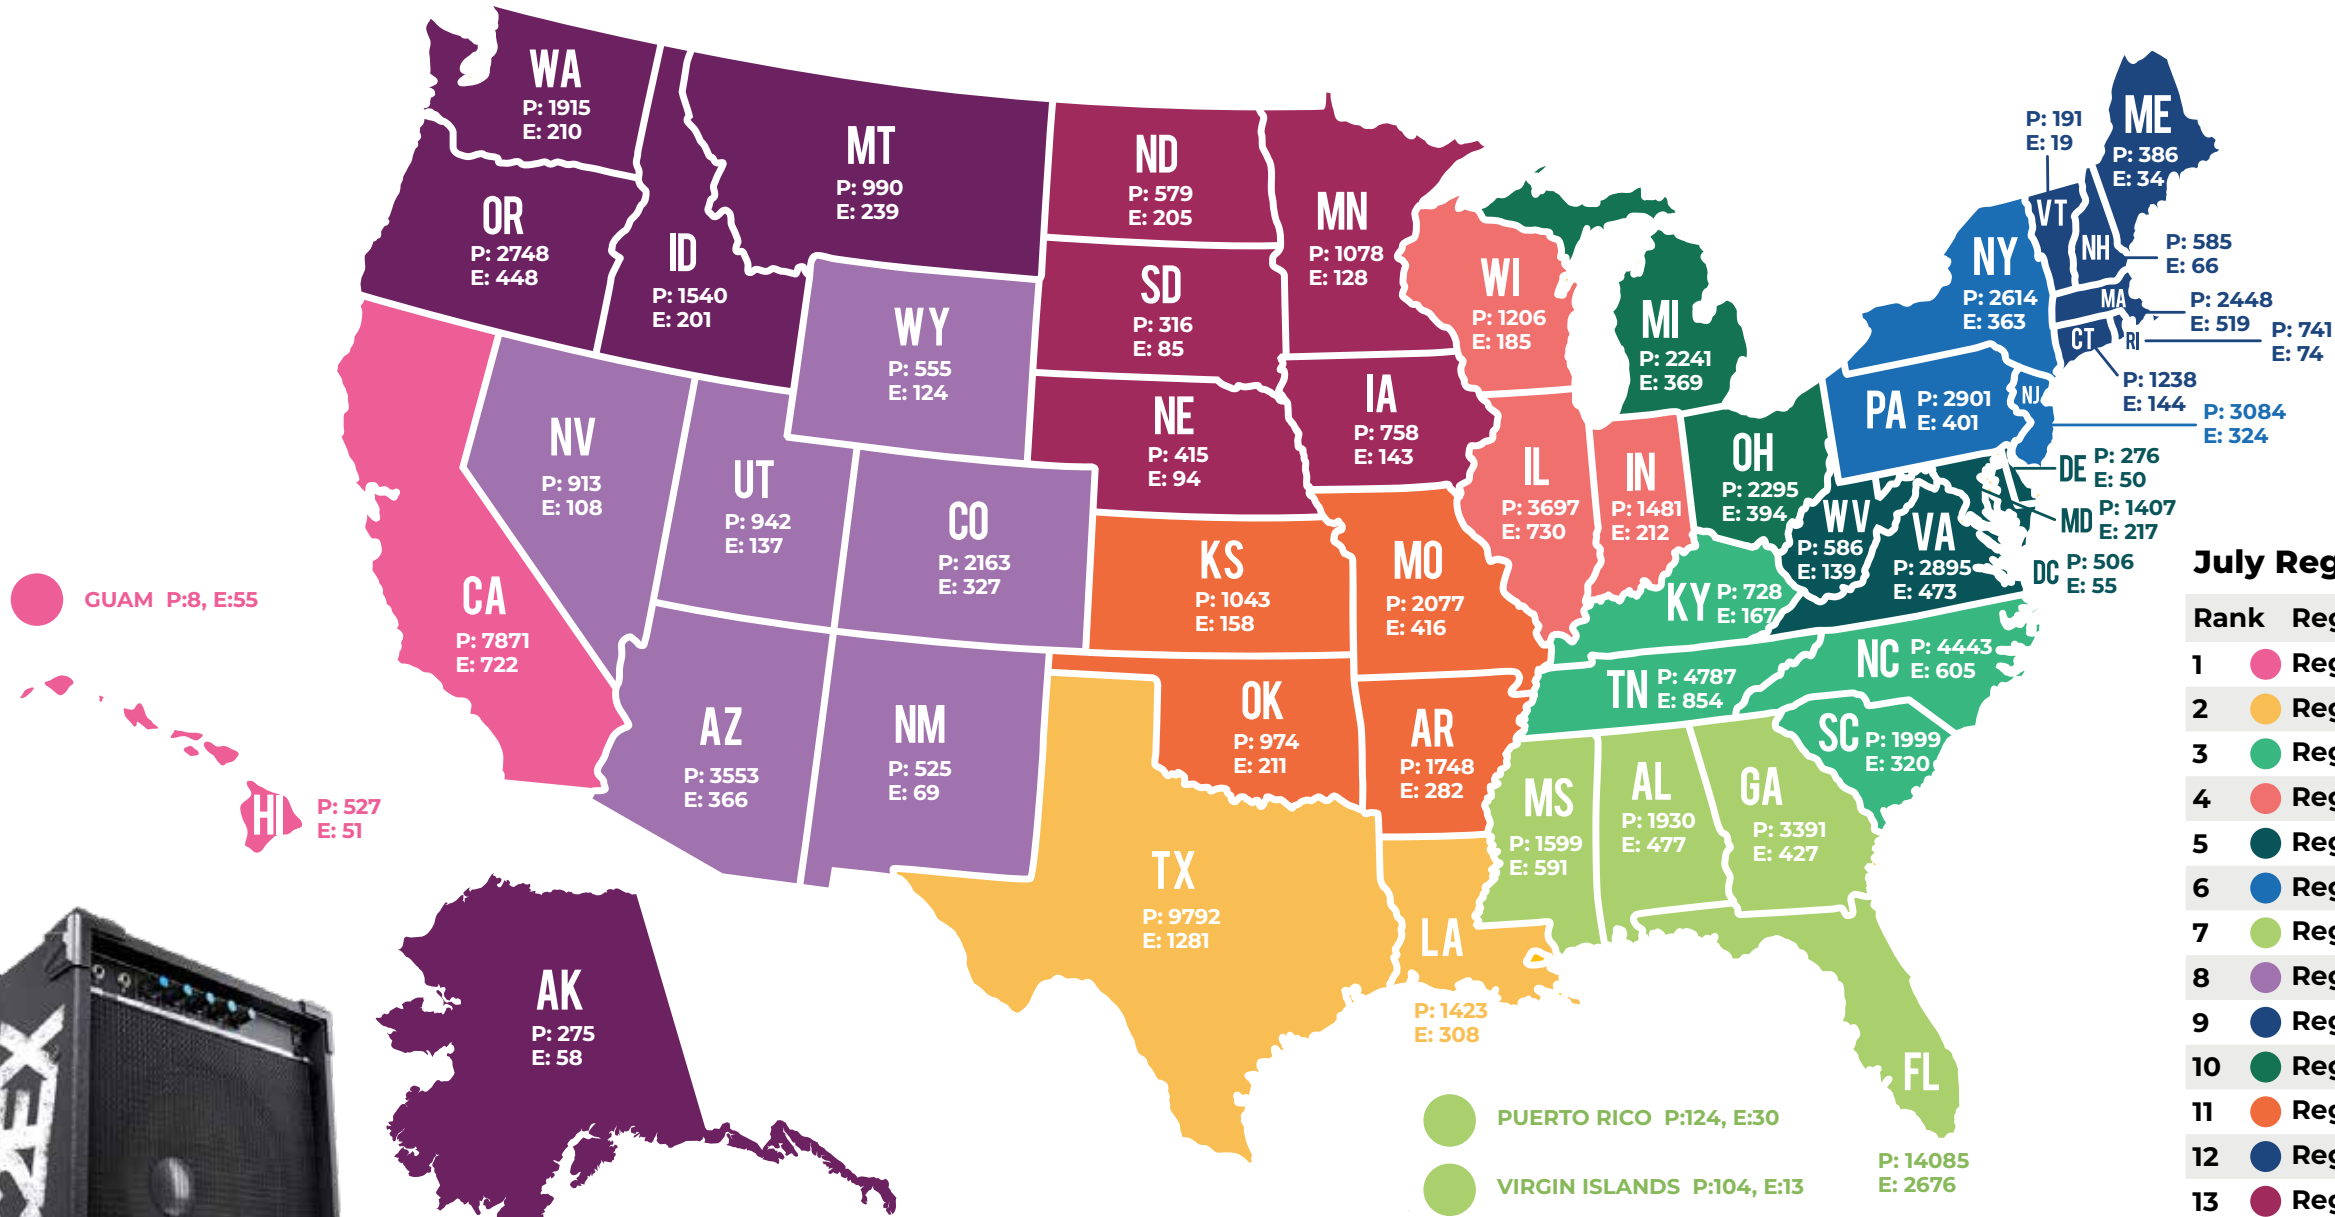

## July Regional Rankings

Rank	Region	Endorsed % Increase
1	Region 13 (CA, HI, Guam)	2.3591%
2	Region 10 (LA, TX)	2.2523%
3	Region 4 (KY, NC, SC, TN)	1.9916%
4	Region 7 (IL, IN, WI)	1.9910%
5	Region 3 (DE, DC, MD, VA, WV)	1.5217%
6	Region 2 (NJ, NY, PA)	1.4925%
7	Region 5 (AL, FL, GA, MS, VI, PR)	1.3224%
8	Region 11 (AZ, CO, NV, NM, UT, WY)	1.2693%
9	Region 1 (CT, MA, ME, NH, RI, VT)	1.1820%
10	Region 6 (MI, OH)	1.0596%
11	Region 9 (AR, KS, MO, OK)	1.0417%
12	Region 12 (AK, ID, MT, OR, WA)	0.9607%
13	Region 8 (IA, MN, NE, ND, SD)	0.7692%