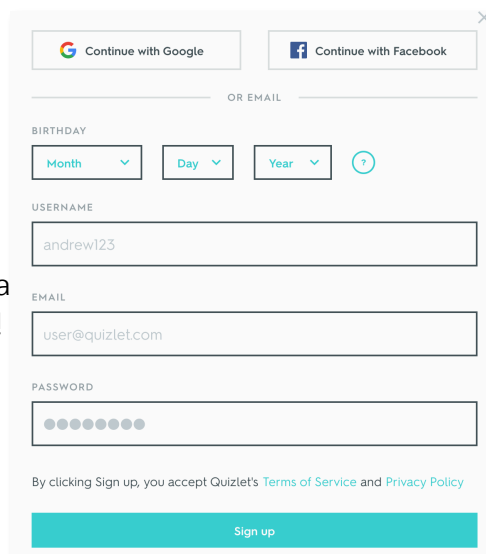

CREATING A QUIZLET ACCOUNT

- You have the option to create an account using your existing Google or Facebook account.
- You can also sign up using your birthday, a unique username, and your email and a password you create.
- Once you click "Sign up", you will be prompted to enter a credit card to access Quizlet Plus - you **DO NOT** have to!
- Simply click [Or continue to free Quizlet](#) to access your cards.
- In order to access your flashcards every time you sign in, click on the icon in the upper right corner and when the drop down prompts, click "Bookmark" so it saves to your landing page under "Bookmarked Folders" on the left side of the screen. Repeat this step for all modules you have purchased: