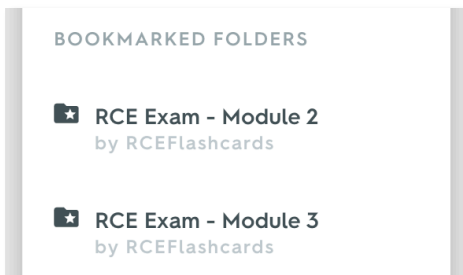

CREATING A QUIZLET ACCOUNT

- You have the option to create an account using your existing Google or Facebook account.
- You can also sign up using your birthday, a unique username, and your email and a password you create.
- Once you click "Sign up", you will be prompted to enter a credit card to access Quizlet Plus - you **DO NOT** have to!
- Simply click [Or continue to free Quizlet](#) to access your cards.
- In order to access your flashcards every time you sign in, click on the icon in the upper right corner and when the drop down prompts, click "Bookmark" so it saves to your landing page under "Bookmarked Folders" on the left side of the screen. Repeat this step for all modules you have purchased: