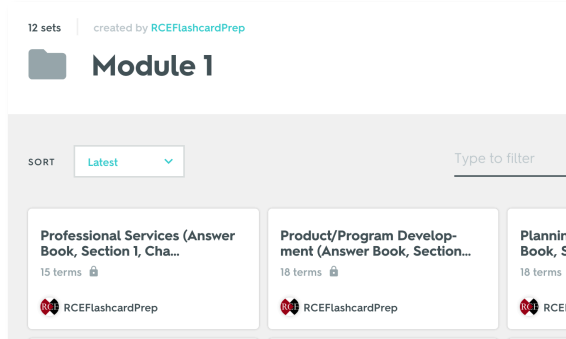

RCE Flashcards App User Guide

Powered by Quizlet

These flashcards will provide on-the-go study opportunities as you prepare for the RCE exam. The Quizlet app allows you to access the flashcards on any mobile device but to start, we recommend getting started on your desktop.

GETTING STARTED

- After your purchase, you will receive a link and a password in your confirmation email.
- Follow the link to the Quizlet page where you will see the module you purchased and all sets of flashcards within that module:
- To access each set, enter the password provided in the confirmation email.
- You will have to do this for each set of flashcards that you access within a module, but once you've started a set, the password is no longer required.
- While you can begin studying the flashcards without creating a Quizlet account, we recommend creating an account to track your progress and sync your Quizlet account across your various devices.

CREATING A QUIZLET ACCOUNT

- You have the option to create an account using your existing Google or Facebook account.
- You can also sign up using your birthday, a unique username, and your email and a password you create.
- Once you click "Sign up", you will be prompted to enter a credit card to access Quizlet Plus - you **DO NOT** have to!
- Simply click [Or continue to free Quizlet](#) to access your cards.
- In order to access your flashcards every time you sign in, click on the icon in the upper right corner and when the drop down prompts, click "Bookmark" so it saves to your landing page under "Bookmarked Folders" on the left side of the screen. Repeat this step for all modules you have purchased:

Remember - if you ever get lost, simply click the **Quizlet** icon in the upper left-hand corner to return to your home screen